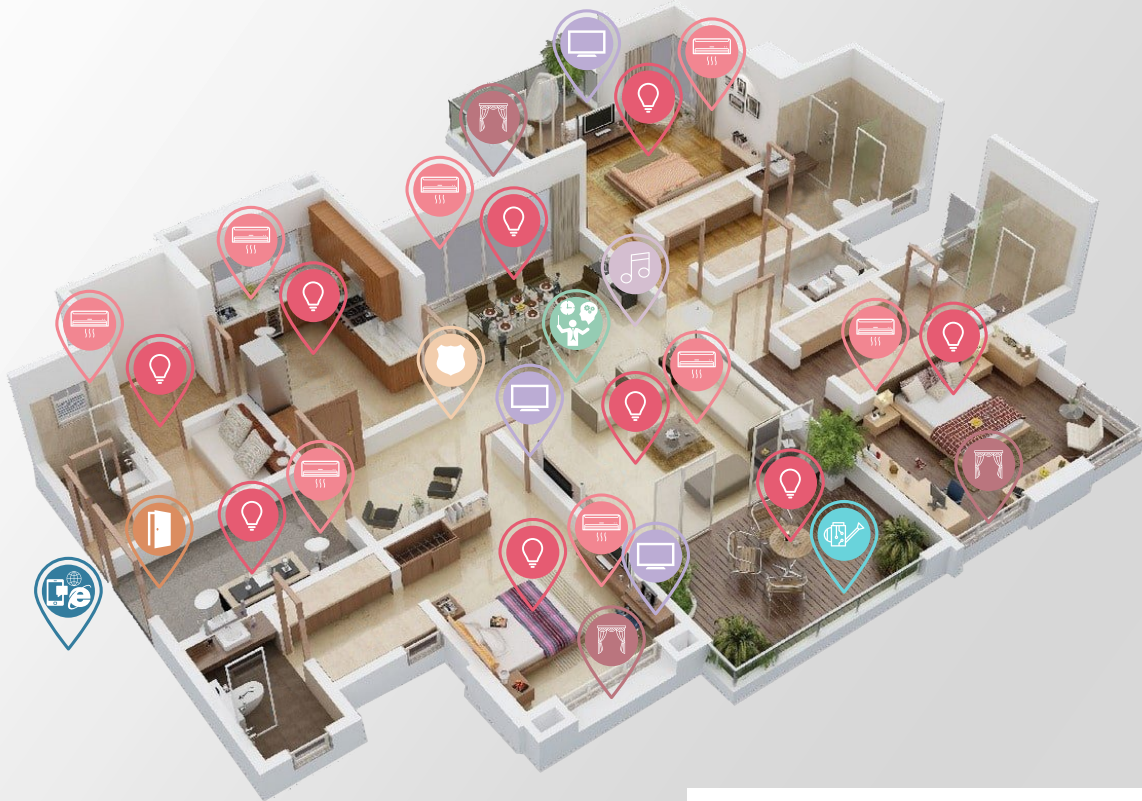

 Watering

 Cooling Heating

 Logic

 Blind

 Remote Access

 TV

 Access Control

 Music

 Security

WiFi 1 Gang Touch Switch

کلید لمسی تک پل هوشمند

Indoor Communicate Distance

< 10 Meter

RF Parameter

WiFi 2.4GHz

Rated Power (capacitance load)